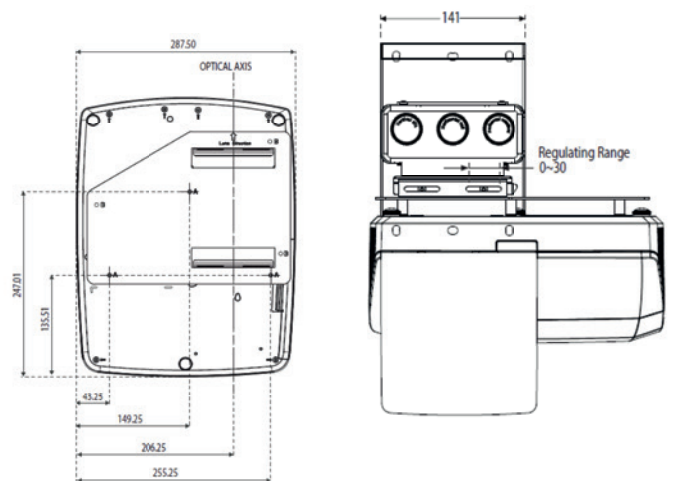

Ceiling Mount Chart

BenQ Europe B.V.

Meerenakkerweg 1-17
5652 AR Eindhoven
The Netherlands
Tel: +31 88 8889200

BenQ.eu

© 2019 BenQ Corp. Specifications may vary by region, please visit your local stores for details. Actual product's features and specifications are subject to change without notice. This material may include corporate names and trademarks of third parties which are the properties of the third parties respectively. Latest Update: 2019-01-31

BENQ